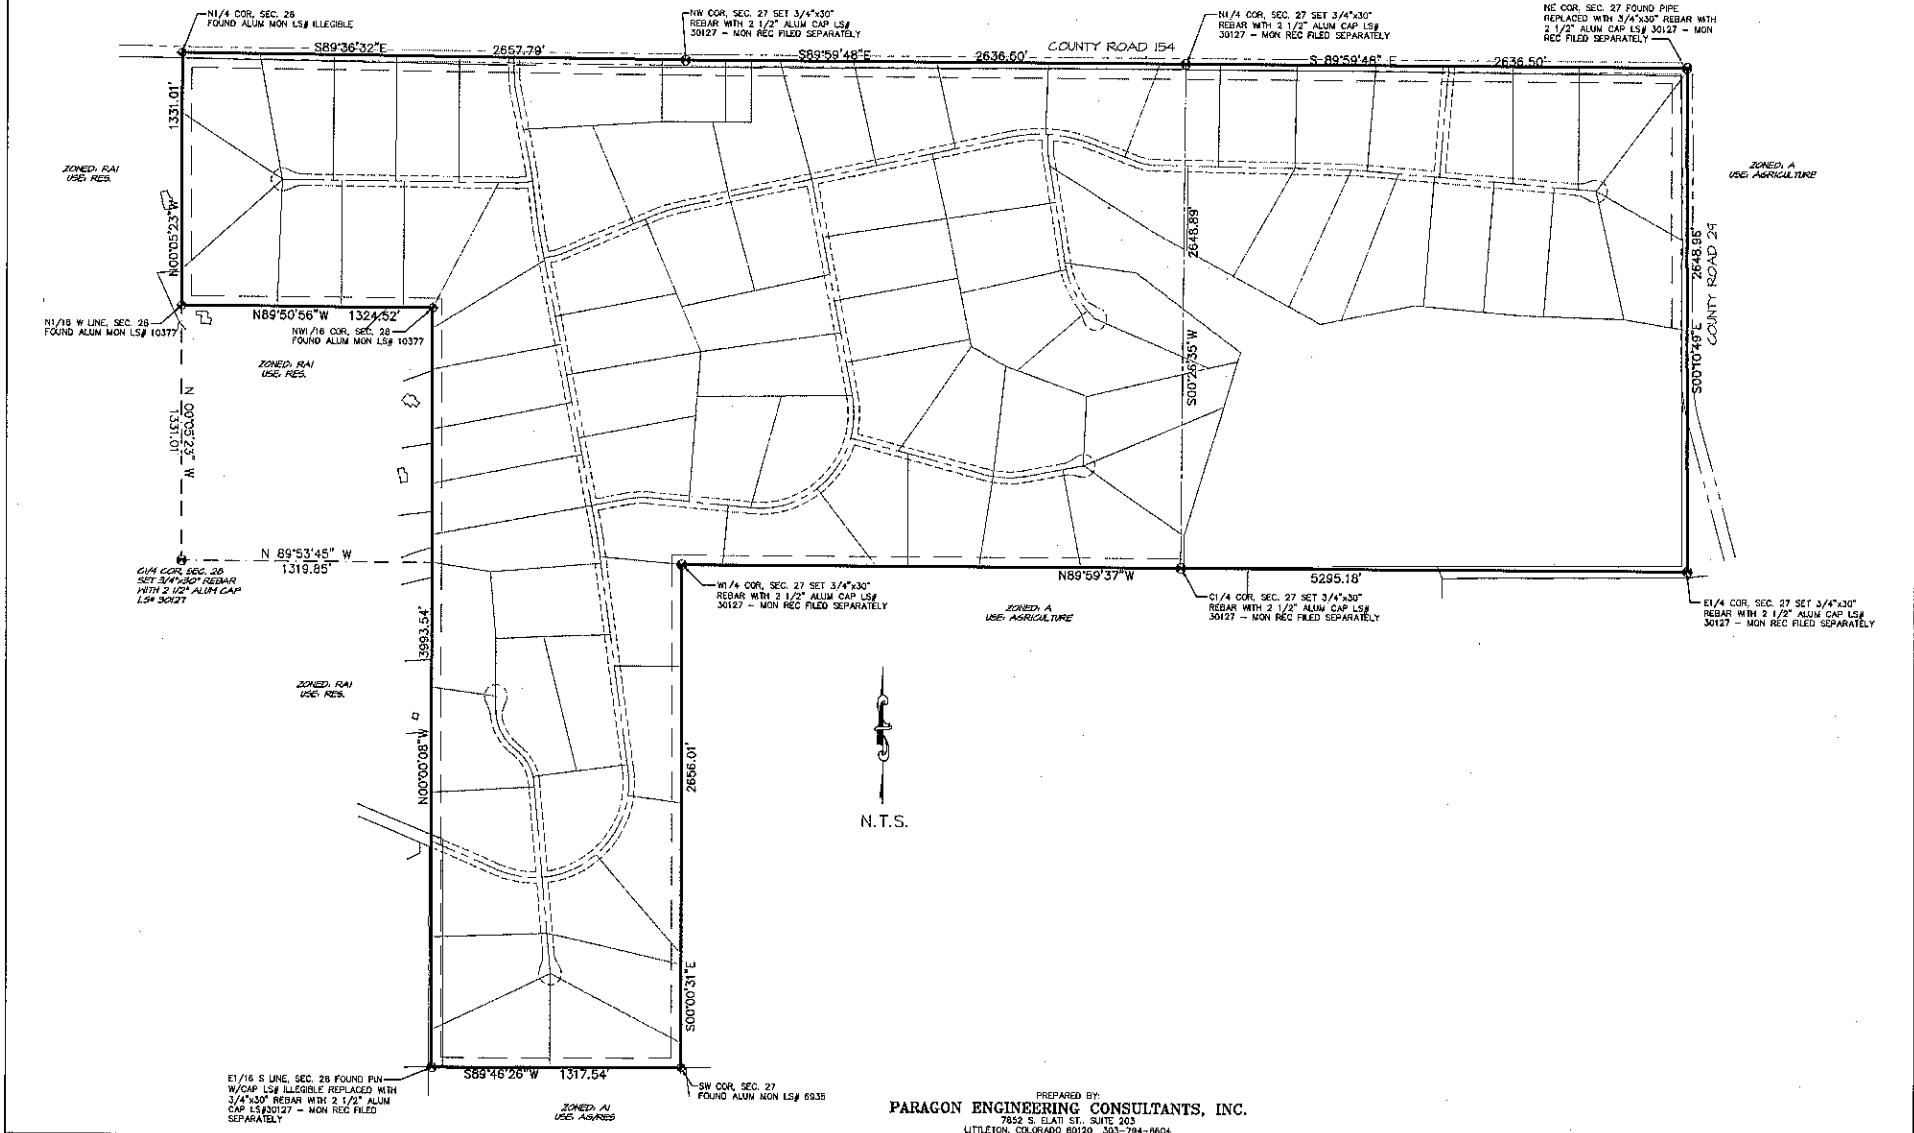

BRITANIE RIDGE ESTATES METROPOLITAN DISTRICT BOUNDARY MAP

PREPARED BY
PARAGON ENGINEERING CONSULTANTS, INC.
7852 S. ELATI ST., SUITE 203
LITTLETON, COLORADO 80120 303-794-8604